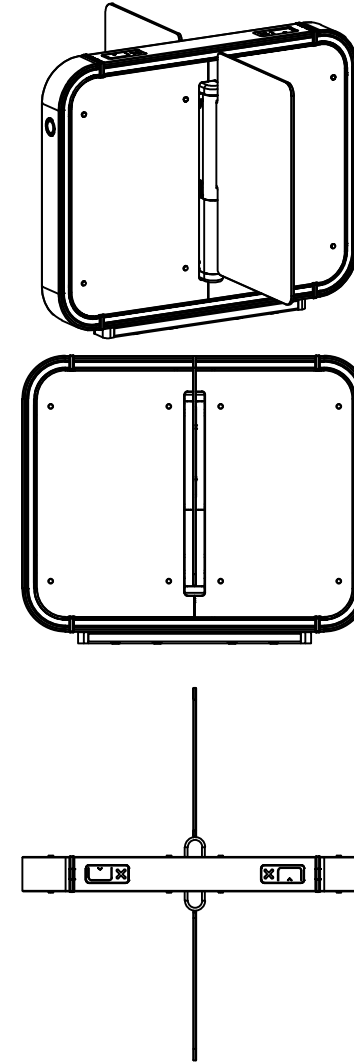

STATE WHEN ORDERING
 No. of lanes:(1, 2, 3, ...N)

- Cabinet design
- Open
 - Center glass
 - Boxed

- Cabinet length
- 1200 mm
 - 1450 mm
 - 1700 mm

- Wing height
- 1000 mm
 - 1200 mm
 - 1800 mm

- Passage width
- 600 mm
 - 900 mm
 - 1100 mm
 - Customized on request

- Card reader cover
- Yes
 - No

Glass
 10 mm tempered safety glass wings

© ASSA ABLOY, 2024
 Technical data subject to change without notice.

Customer: _____

Door id: _____

Project No: _____

Ref: _____

Date: _____

Sign: _____

Speedgate
 ASSA ABLOY SG Expression
 Art. No. 1024451
 Lanes

ASSA ABLOY

1.0 1026270-en

Open

Center glass

Boxed

Customer:

Recommended:

Underground piping for cables between cabinets:
2xø30 mm PVC tubes

Floor installation guide (example):

1. Drill dowel holes (diameter and drilling depth according to the dimensions of the dowel)
2. Remove drilling dust
3. Insert the dowel into the hole (use a hammer if necessary)
4. Screw it on