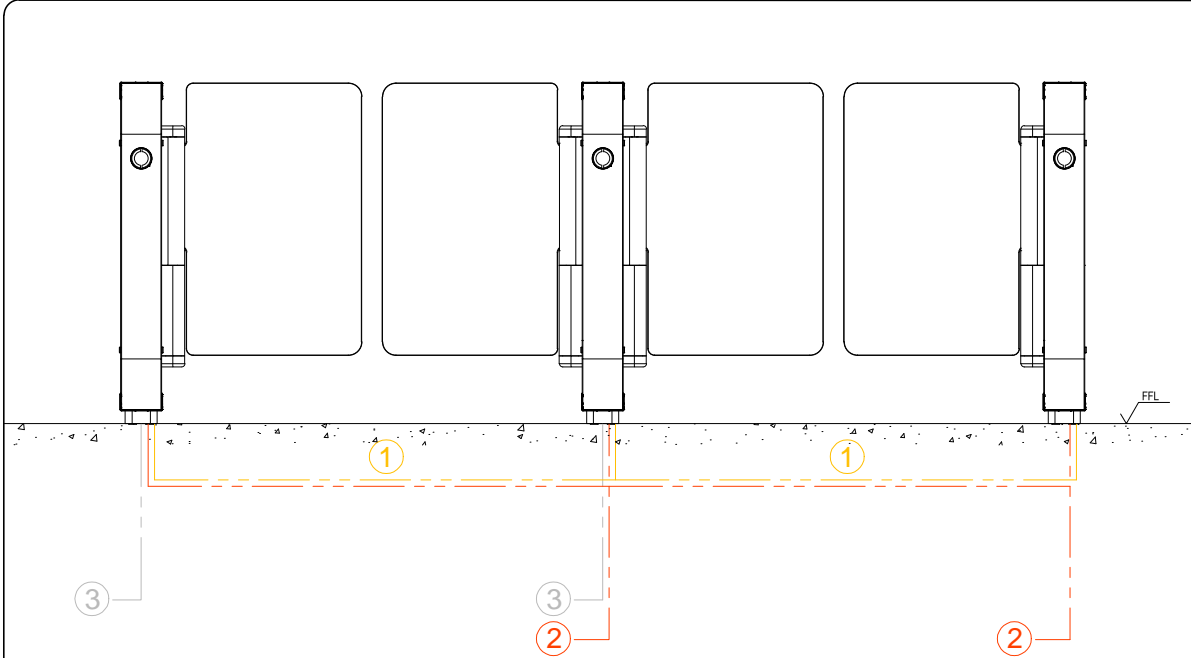

STATE WHEN ORDERING
 No. of lanes:(1, 2, 3, ...N)

- Cabinet design
- Open
 - Center glass
 - Boxed

- Cabinet length
- 1200 mm
 - 1450 mm
 - 1700 mm

- Wing height
- 1000 mm
 - 1200 mm
 - 1800 mm

- Passage width
- 600 mm
 - 900 mm
 - 1100 mm
 - Customized on request

1026270-en

Cables included as standard:

- ① Communication cable (2x2x0.8 mm² TP)
- ② Internal power cable (3x1.5 mm²)

Cables not included:

- ③ Access control cable (by other)

Power cable from building 115 V / 230 V to lane (by other)

Recommended:

Underground piping for cables between cabinets:
2xø30 mm PVC tubes

Floor installation guide (example):

1. Drill dowel holes (diameter and drilling depth according to the dimensions of the dowel)
2. Remove drilling dust
3. Insert the dowel into the hole (use a hammer if necessary)
4. Screw it on