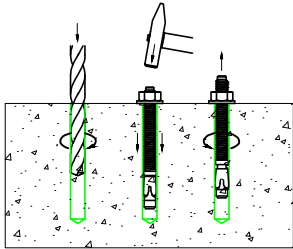

1026270-en

Cables included as standard:

- ① Communication cable (2x2x0.8 mm² TP)
- ② Internal power cable (3x1.5 mm²)

Cables not included:

- ③ Access control cable (by other)

Power cable from building 115 V / 230 V to lane (by other)

Recommended:

Underground piping for cables between cabinets:
2xø30 mm PVC tubes

Floor installation guide (example):

1. Drill dowel holes (diameter and drilling depth according to the dimensions of the dowel)
2. Remove drilling dust
3. Insert the dowel into the hole (use a hammer if necessary)
4. Screw it on