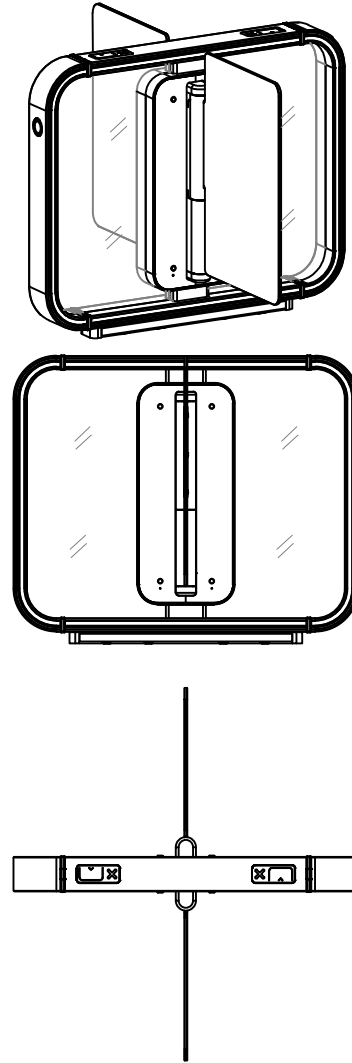

STATE WHEN ORDERING
 No. of lanes:(1, 2, 3, ...N)

- Cabinet design
- Open
 - Center glass
 - Boxed

- Cabinet length
- 1200 mm
 - 1450 mm
 - 1700 mm

- Wing height
- 1000 mm
 - 1200 mm
 - 1800 mm

- Passage width
- 600 mm
 - 900 mm
 - 1100 mm
 - Customized on request

- Card reader cover
- Yes
 - No

Glass
 10 mm tempered safety glass wings

© ASSA ABLOY, 2024
 Technical data subject to change without notice.

Customer: _____

Door id: _____

Project No: _____

Ref: _____

Date: _____

Sign: _____

Speedgate
 ASSA ABLOY SG Expression
 Art. No. 1024451
 Lanes

ASSA ABLOY

1.0 1026270-en

Open

Center glass

Boxed

Customer:

Recommended:

Underground piping for cables between cabinets:
2xø30 mm PVC tubes

Floor installation guide (example):

1. Drill dowel holes (diameter and drilling depth according to the dimensions of the dowel)
2. Remove drilling dust
3. Insert the dowel into the hole (use a hammer if necessary)
4. Screw it on