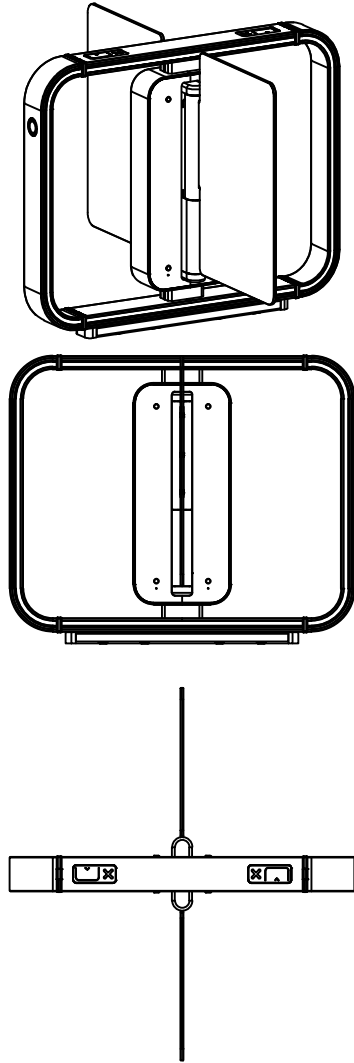

STATE WHEN ORDERING
 No. of lanes:(1, 2, 3, ...N)

- Cabinet design
- Open
 - Center glass
 - Boxed

- Cabinet length
- 1200 mm
 - 1450 mm
 - 1700 mm

- Wing height
- 1000 mm
 - 1200 mm
 - 1800 mm

- Passage width
- 600 mm
 - 900 mm
 - 1100 mm
 - Customized on request

- Card reader cover
- Yes
 - No

Glass
 10 mm tempered safety glass wings

© ASSA ABLOY, 2024
 Technical data subject to change without notice.

Customer: _____

Door id: _____

Project No: _____

Ref: _____

Date: _____

Sign: _____

Speedgate
 ASSA ABLOY SG Expression
 Art. No. 1024451
 Lanes

ASSA ABLOY

1.0 1026270-en

Open

Center glass

Boxed

Customer:

Recommended:

Underground piping for cables between cabinets:
2xø30 mm PVC tubes

Floor installation guide (example):

1. Drill dowel holes (diameter and drilling depth according to the dimensions of the dowel)
2. Remove drilling dust
3. Insert the dowel into the hole (use a hammer if necessary)
4. Screw it on