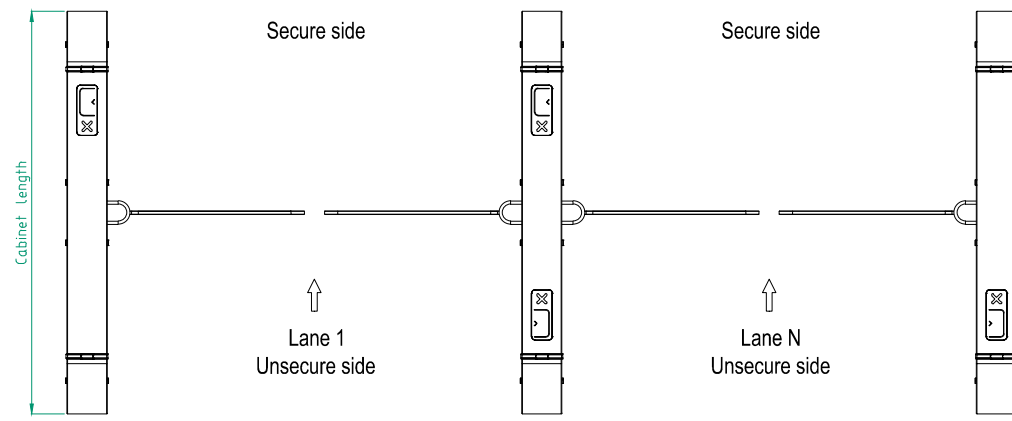

STATE WHEN ORDERING
 No. of lanes:(1, 2, 3, ...N)

- Cabinet design
- Open
 - Center glass
 - Boxed

- Cabinet length
- 1200 mm
 - 1450 mm
 - 1700 mm

- Wing height
- 1000 mm
 - 1200 mm
 - 1800 mm

- Passage width
- 600 mm
 - 900 mm
 - 1100 mm
 - Customized on request

- Card reader cover
- Yes
 - No

Glass
 10 mm tempered safety glass wings

© ASSA ABLOY, 2024
 Technical data subject to change without notice.

Customer: _____

Door id: _____

Project No: _____

Ref: _____

Date: _____

Sign: _____

Speedgate
 ASSA ABLOY SG Expression
 Art. No. 1024451
 Lanes

ASSA ABLOY

1.0 1026270-en

Open

Center glass

Boxed

Customer:

Recommended:

Underground piping for cables between cabinets:
2xø30 mm PVC tubes

Floor installation guide (example):

1. Drill dowel holes (diameter and drilling depth according to the dimensions of the dowel)
2. Remove drilling dust
3. Insert the dowel into the hole (use a hammer if necessary)
4. Screw it on