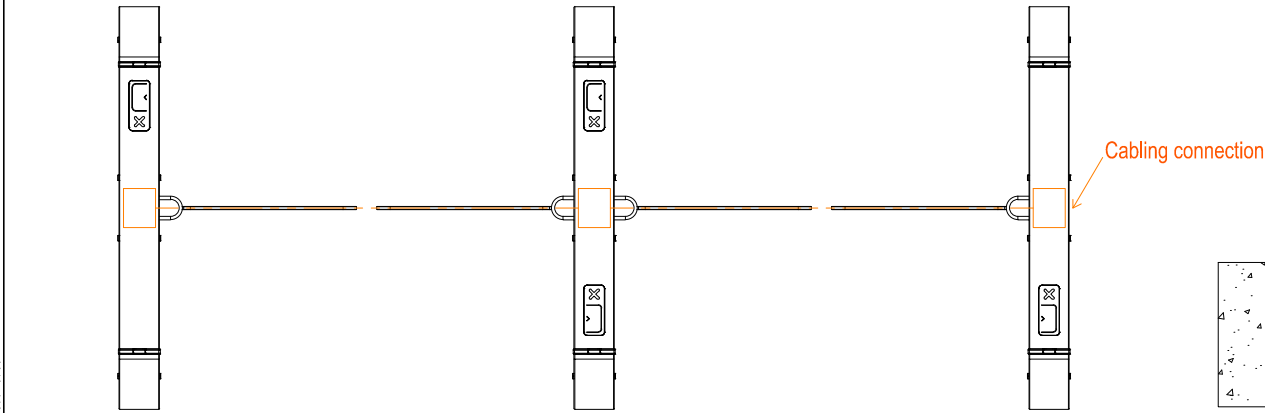

STATE WHEN ORDERING
 No. of lanes:(1, 2, 3, ...N)

- Cabinet design
- Open
 - Center glass
 - Boxed

- Cabinet length
- 1200 mm
 - 1450 mm
 - 1700 mm

- Wing height
- 1000 mm
 - 1200 mm
 - 1800 mm

- Passage width
- 600 mm
 - 900 mm
 - 1100 mm
 - Customized on request

1026270-en

Cables included as standard:

- ① Communication cable (2x2x0.8 mm² TP)
- ② Internal power cable (3x1.5 mm²)

Cables not included:

- ③ Access control cable (by other)

Power cable from building 115 V / 230 V to lane (by other)

Recommended:

Underground piping for cables between cabinets:
2xø30 mm PVC tubes

Floor installation guide (example):

1. Drill dowel holes (diameter and drilling depth according to the dimensions of the dowel)
2. Remove drilling dust
3. Insert the dowel into the hole (use a hammer if necessary)
4. Screw it on