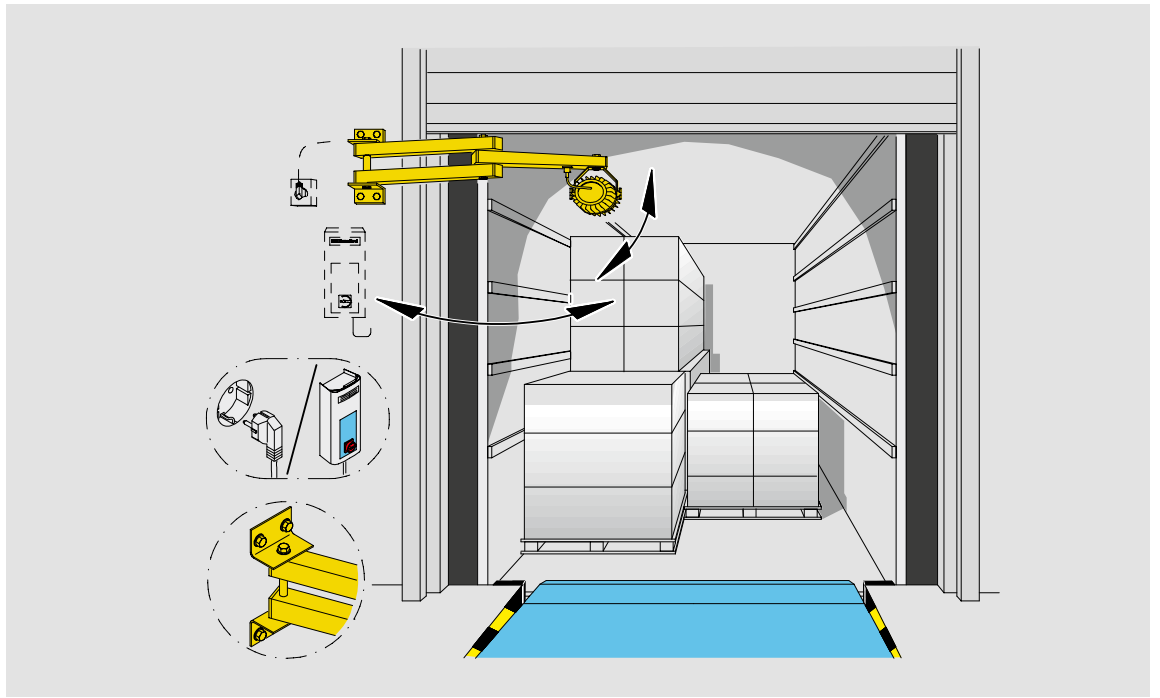

Standard inside installation with arm