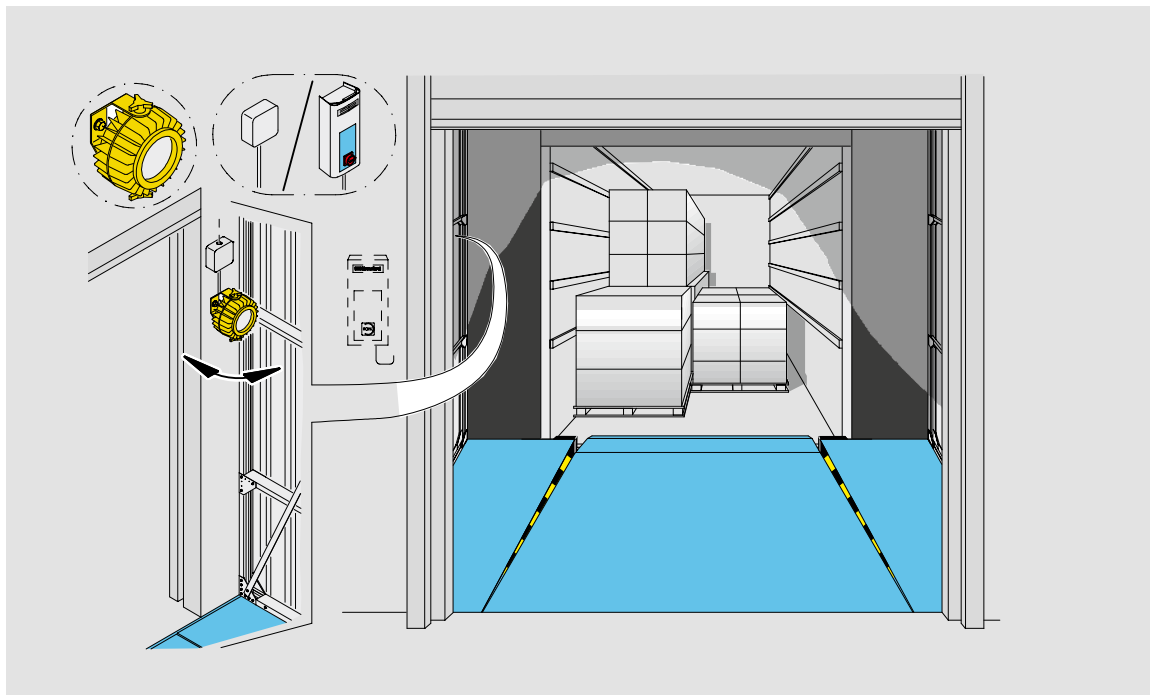

Alternative installation direct to the wall outside in loadhouse