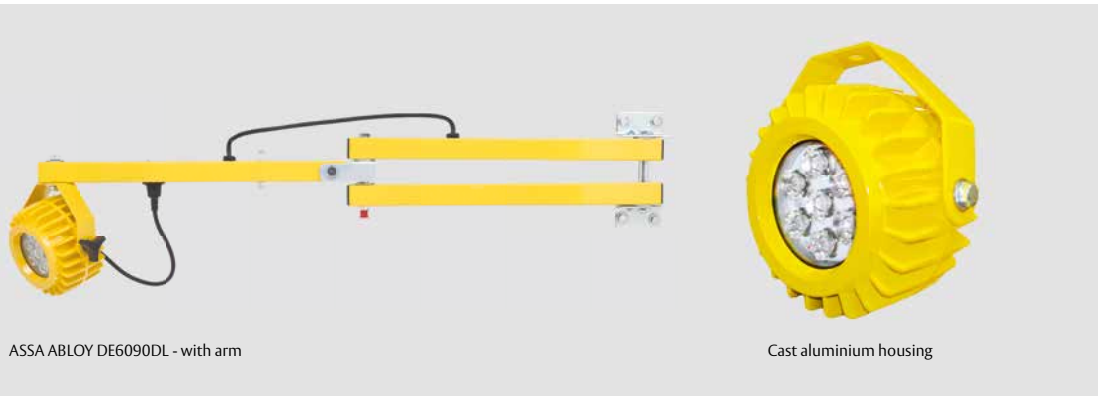

ASSA ABLOY DE6090DL - with arm

Cast aluminium housing