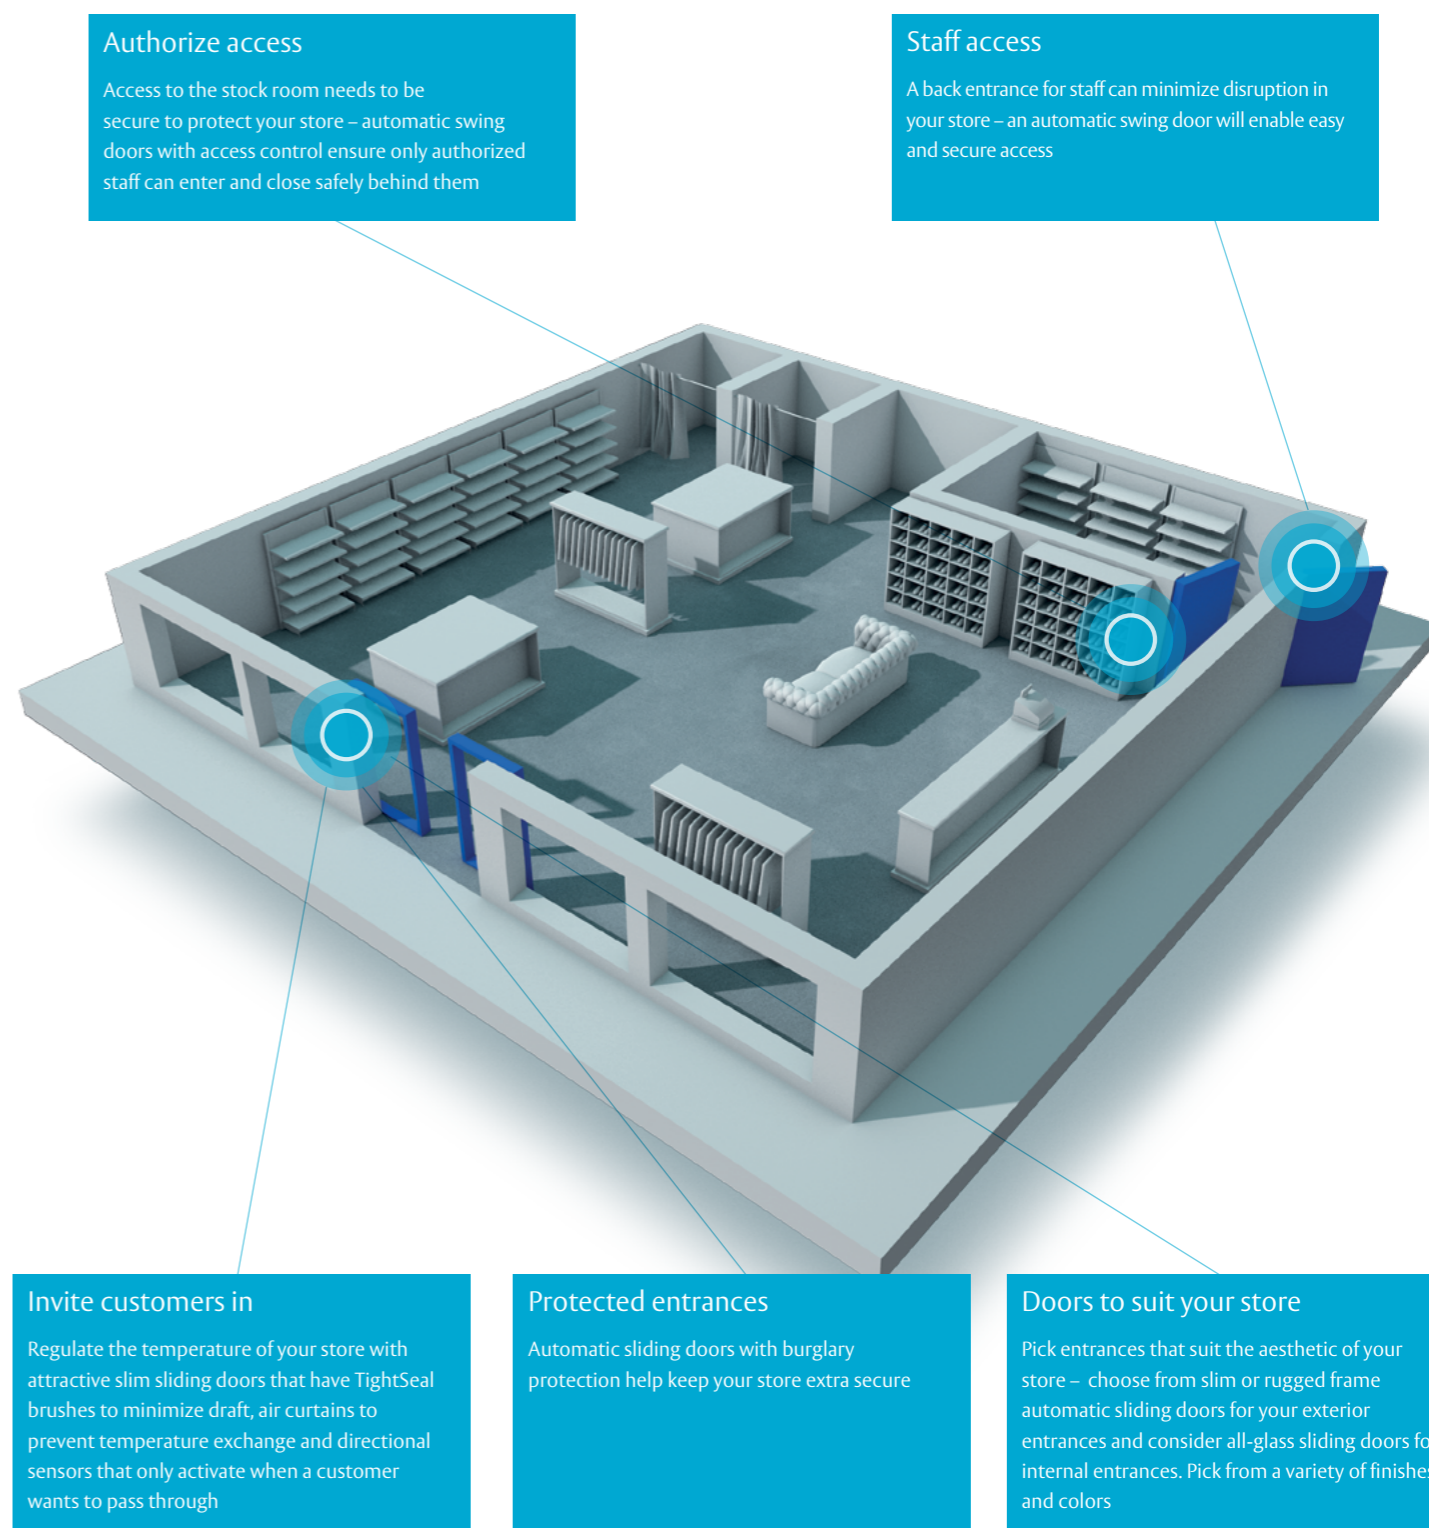

When access is limited and you have a fluctuating flow of customer traffic and limited access, you need entrances that do not negatively affect your customers' experience or the performance of your store. Any entrance you install needs to be able to accommodate deliveries and customers regardless of space restrictions, while also fitting with your shop's aesthetic and enticing customers inside.

If you do not have entrances that are optimal for your store, you could risk:

- Customers passing by
- Losing the feel of your store
- Wasted space
- Avoidable downtime

Save space and retain optimal performance

We have a door for nearly every space, no matter how limited

When space is a luxury, you need doors that can make the most of it. ASSA ABLOY products have been developed for scalability and can be fitted to any store size without losing the practicality you require for welcoming customers and receiving daily deliveries. Our doors also come in multiple styles and with various customizable features. So you can choose a door that suits the aesthetic of your business.

Your retail support team

Our teams of architect consultants, sales advisors and service technicians can offer expert advice throughout the entire building life cycle

Whether you need a door that is compact, visually impressive or both, we have a range of solutions that can be tailored to suit your business