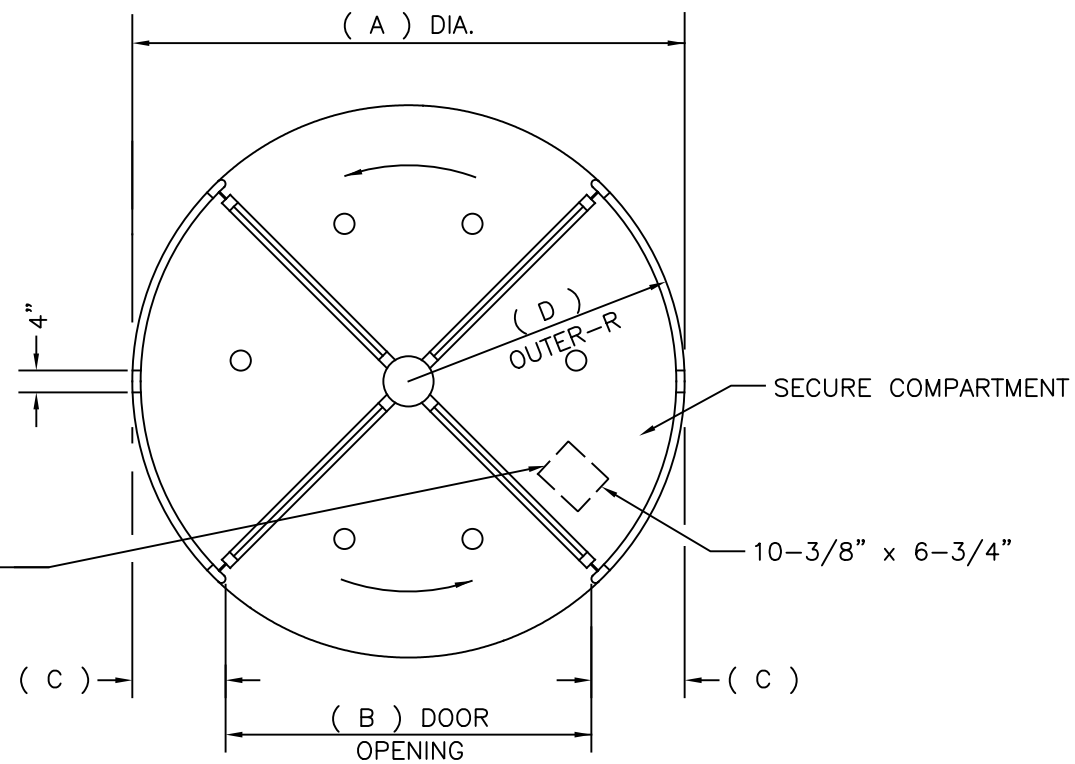

MODEL #	OVERALL DIAMETER ( A )	DOOR OPENING ( B )	( C )	OUTER RADIUS ( D )	INNER RADIUS ( E )	OVERALL FASCIA HEIGHT
RD4A-1-6	74 1/4"	47 1/4"	13 1/2"	37 1/8"	35 3/8"	94 1/2"
RD4A-1-7	86 1/8"	55 5/8"	15 1/4"	43 1/16"	41 5/16"	94 1/2"
RD4A-1-8	98"	64"	17"	49"	47 1/4"	94 1/2"

ELEVATION

PLAN VIEW

ESCAPE POSITION

OVERHEAD CEILING MOUNTED SECURE 360 SYSTEM.

DWG NO. 1018258-RD4A-1	SHEET 1 OF 2
DRN BY D.D.D. DATE 5/12/99	CHK BY DATE REV 1.0 DATE 5/3/18

ASSA ABLOY RD4A-1 1 WAY ACCESS CONTROL REVOLVING DOOR SYSTEM W/SECURE360 ANTI-TAILGATE & ANTI-PIGGYBACK - PLAN VIEW