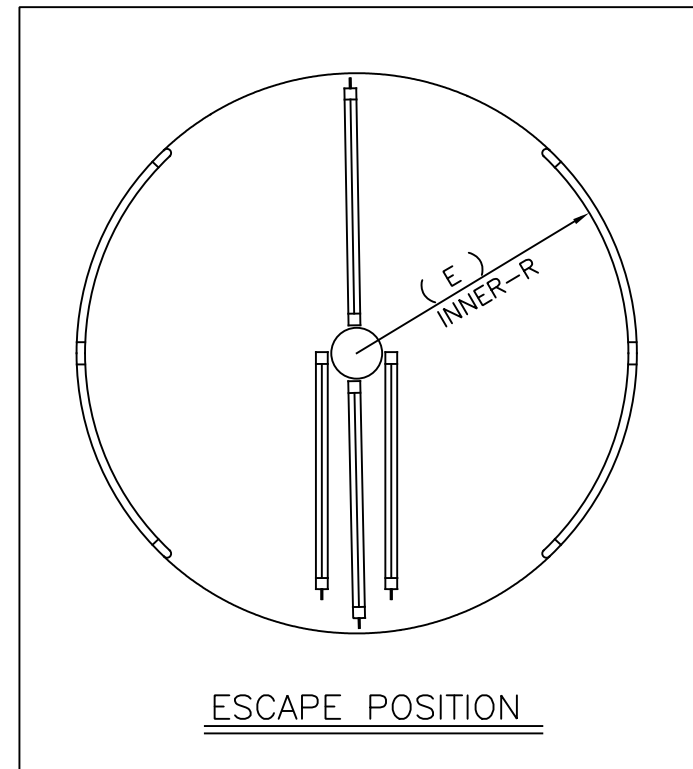

MODEL #	OVERALL DIAMETER ( A )	DOOR OPENING ( B )	( C )	OUTER RADIUS ( D )	INNER RADIUS ( E )	OVERALL FASCIA HEIGHT
RD4A-1-6	74 1/4"	47 1/4"	13 1/2"	37 1/8"	35 3/8"	94 1/2"
RD4A-1-7	86 1/8"	55 5/8"	15 1/4"	43 1/16"	41 5/16"	94 1/2"
RD4A-1-8	98"	64"	17"	49"	47 1/4"	94 1/2"

ELEVATION

PLAN VIEW

ESCAPE POSITION

OVERHEAD CEILING MOUNTED SECURE 360 SYSTEM.

DWG NO. 1018258-RD4A-1	SHEET 1 OF 2
DRN BY D.D.D. DATE 5/12/99	CHK BY DATE REV 1.0 DATE 5/3/18

ASSA ABLOY RD4A-1 1 WAY ACCESS CONTROL REVOLVING DOOR SYSTEM W/SECURE360 ANTI-TAILGATE & ANTI-PIGGYBACK - PLAN VIEW