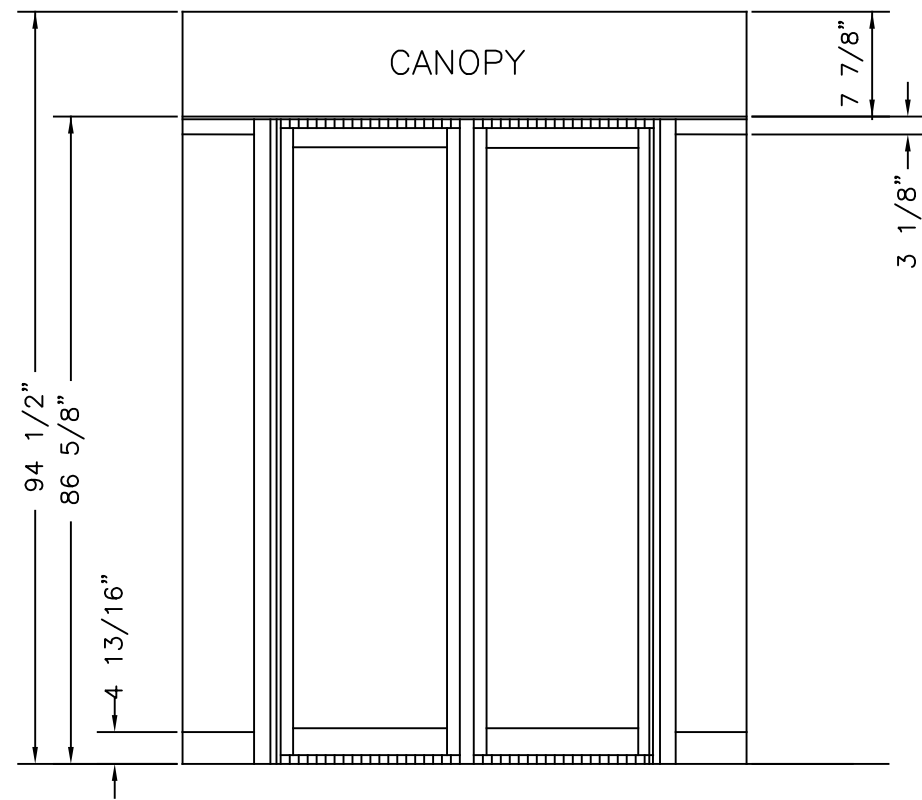

MODEL #	OVERALL DIAMETER ( A )	DOOR OPENING ( B )	( C )	OUTER RADIUS ( D )	INNER RADIUS ( E )	OVERALL FASCIA HEIGHT
RD4A-1-6	74 1/4"	47 1/4"	13 1/2"	37 1/8"	35 3/8"	94 1/2"
RD4A-1-7	86 1/8"	55 5/8"	15 1/4"	43 1/16"	41 5/16"	94 1/2"
RD4A-1-8	98"	64"	17"	49"	47 1/4"	94 1/2"

ELEVATION

PLAN VIEW

ESCAPE POSITION

OVERHEAD CEILING MOUNTED SECURE 360 SYSTEM.

DWG NO. 1018258-RD4A-1	SHEET 1 OF 2
DRN BY D.D.D. DATE 5/12/99	CHK BY DATE REV 1.0 DATE 5/3/18

ASSA ABLOY RD4A-1 1 WAY ACCESS CONTROL REVOLVING DOOR SYSTEM W/SECURE360 ANTI-TAILGATE & ANTI-PIGGYBACK - PLAN VIEW